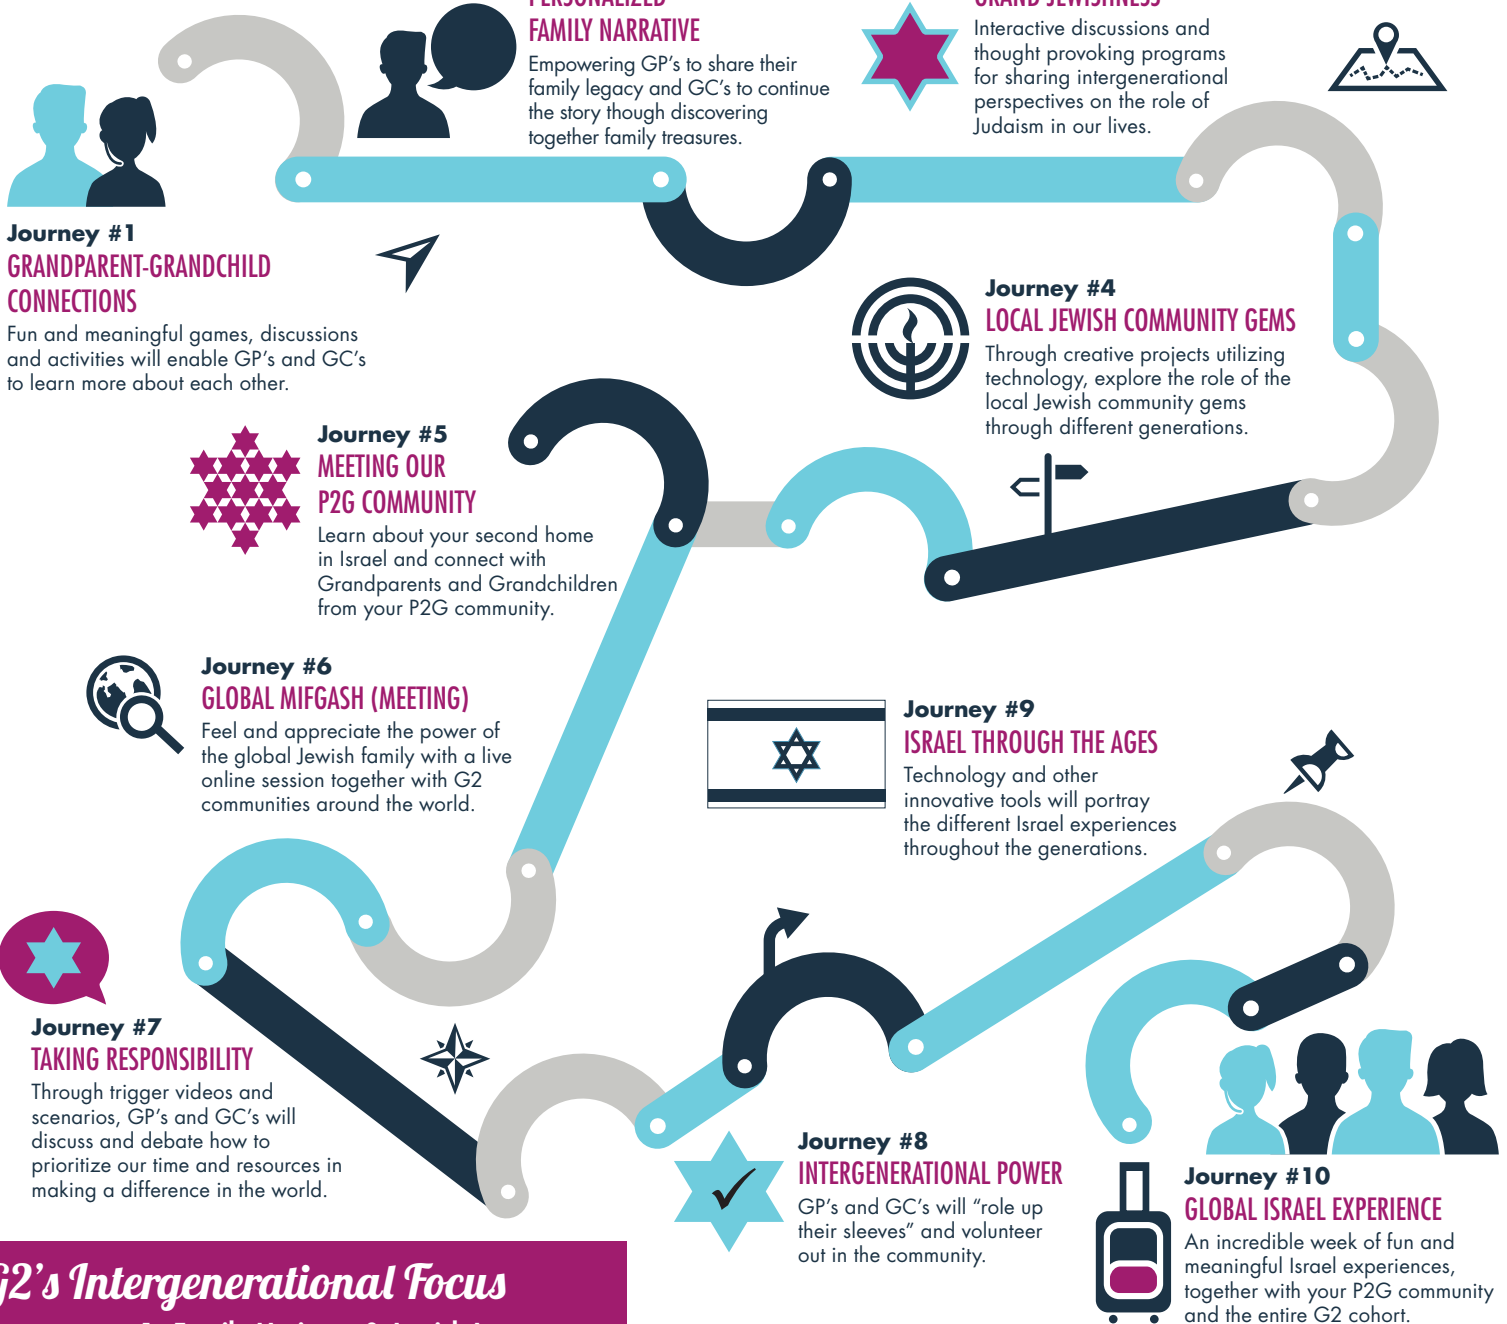

# Global Intergenerational Initiative

## A Year-Long Jewish Journey

For grandparents and their pre-teen grandchildren to connect, explore and strengthen their relationship with each other, their family, the local Jewish community, Israel and the Jewish people. G2 provides grandparents a platform to transmit their personal Jewish experiences, values and legacy to their grandchildren in a fun and meaningful way. Parents and families are invited to join the G2 journey for special programs during the year.

### G2's Intergenerational Focus

1. Family Heritage & Jewish Legacy
2. Jewish Adulthood
3. Jewish Community: Local & Global
4. Experiencing Israel

CONTACT:

[G2family.org](http://G2family.org)